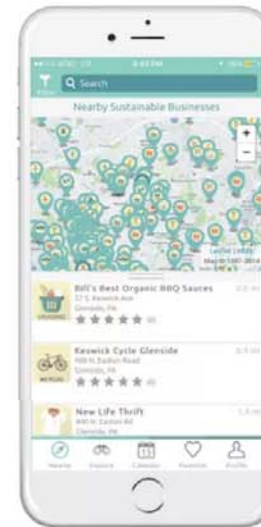

Impact Made Easy

MilkCrate empowers your community to complete sustainable and socially-responsible actions, like visiting triple-bottom-line businesses and volunteering within the local community that will add up to a significant, collective impact. All actions can be customized to fit your members' needs.

LEARN MORE