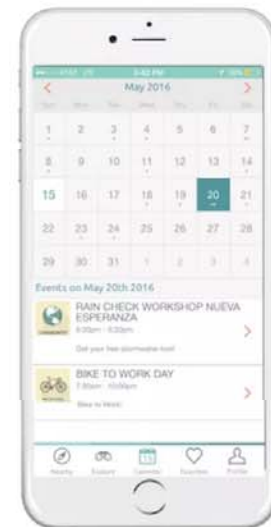

Impact Made Easy

MilkCrate empowers your community to complete sustainable and socially-responsible actions, like visiting triple-bottom-line businesses and volunteering within the local community that will add up to a significant, collective impact. All actions can be customized to fit your members' needs.

LEARN MORE